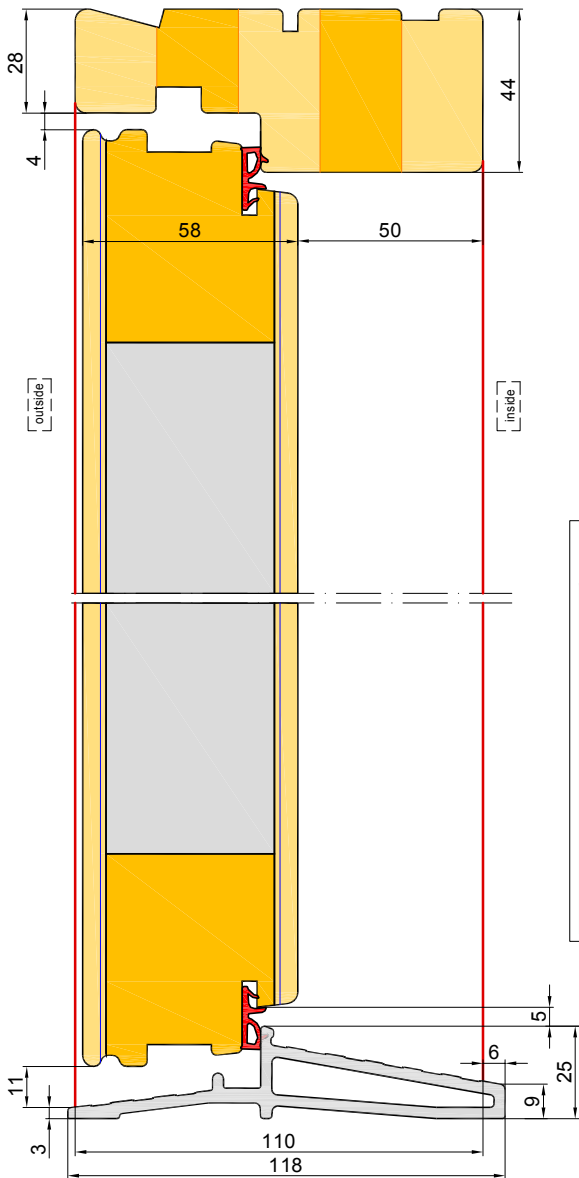

EURO - PLANK DOORS - DOOR OUTWARD OPENABLE

WINPRO

System: EURO
Outer frame: EURO_ZEW
Timber: SOSNA_M
Sash colour: [dropdown]
Fitting colour: [dropdown]
Filling type: Composed panels
Composed panels: EURO_PD
Glazing beads: EURO
Fixed price: [input]
Additional price: [input]
Glazing price: [input]

Code	Category	Description
EURO_PD_ANHOLT	58	Panel FLANKDOOR - Anholt
EURO_PD_ANGS	58	Panel FLANKDOOR - Angs
EURO_PD_EGAA	58	Panel FLANKDOOR - Egas
EURO_PD_FAKSE	58	Panel FLANKDOOR - Fakse
EURO_PD_FANOE	58	Panel FLANKDOOR - Fanoe
EURO_PD_FUR	58	Panel FLANKDOOR - Fur
EURO_PD_GJERN	58	Panel FLANKDOOR - Gjerm
EURO_PD_GLAT	58	Panel FLANKDOOR - Glat
EURO_PD_HALS	58	Panel FLANKDOOR - Hals
EURO_PD_NEKSDE	58	Panel FLANKDOOR - Neksde
EURO_PD_ROENNE	58	Panel FLANKDOOR - Roenne
EURO_PD_RY	58	Panel FLANKDOOR - Ry
EURO_PD_SAEBY	58	Panel FLANKDOOR - Saeby
EURO_PD_SAMSDE	58	Panel FLANKDOOR - Samsde
EURO_PD_SKALS	58	Panel FLANKDOOR - Skals
EURO_PD_SOROE	58	Panel FLANKDOOR - Soroe
EURO_PD_VEMB	58	Panel FLANKDOOR - Vemb
EURO_PD_VIG	58	Panel FLANKDOOR - Vig
EURO_PD_VRAA	58	Panel FLANKDOOR - Vraa