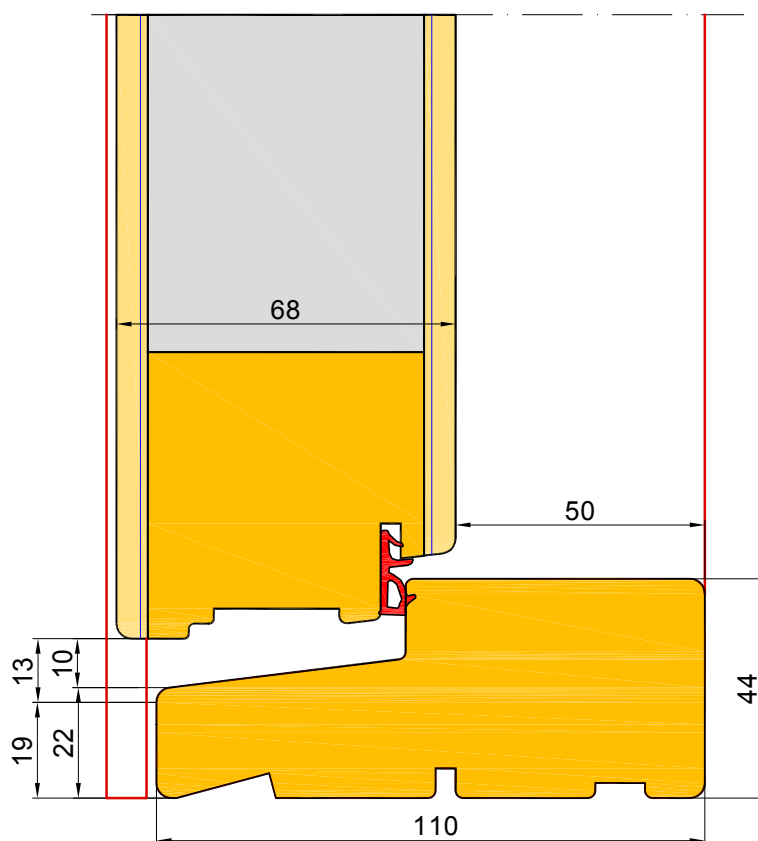

EURO ALU - PLANK DOORS

EURO ALU - PLANK DOORS - DOOR OUTWARD OPENABLE

EURO ALU - PLANK DOORS - THRESHOLD

DOOR INWARD OPENABLE

DOOR OUTWARD OPENABLE

espagnolette

zasuwica drzwi zewnętrznych

zasuwica drzwi balkonowych

DOORS

Regulation

External door handle 2-sided –
thumb-turn inside+cylinder
outside

External door handle 2-sided –
Cylinder inside+cylinder
outside

Internal only terrace(balcony) door
handle with cylinder

2-sided terrace(balcony)door handle with
cylinder inside only