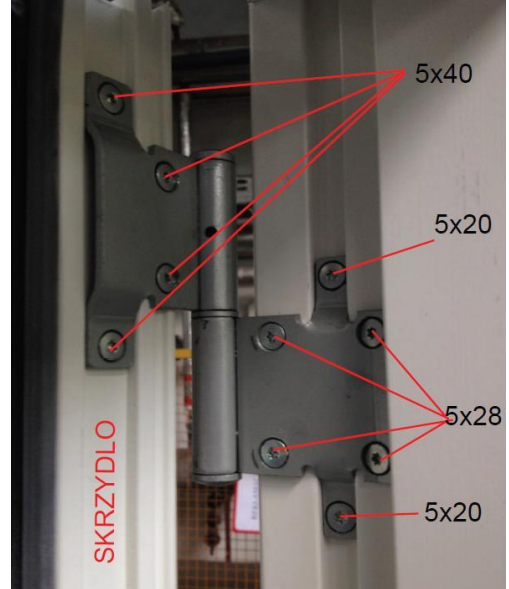

EURO ALU - PLANK DOORS

EURO ALU - PLANK DOORS - DOOR OUTWARD OPENABLE

EURO ALU - PLANK DOORS - THRESHOLD

DOOR INWARD OPENABLE

DOOR OUTWARD OPENABLE

espagnolette

zasuwica drzwi zewnętrznych

zasuwica drzwi balkonowych

DOORS

Regulation

External door handle 2-sided –
thumb-turn inside+cylinder
outside

External door handle 2-sided –
Cylinder inside+cylinder
outside

Internal only terrace(balcony) door
handle with cylinder

2-sided terrace(balcony)door handle with
cylinder inside only