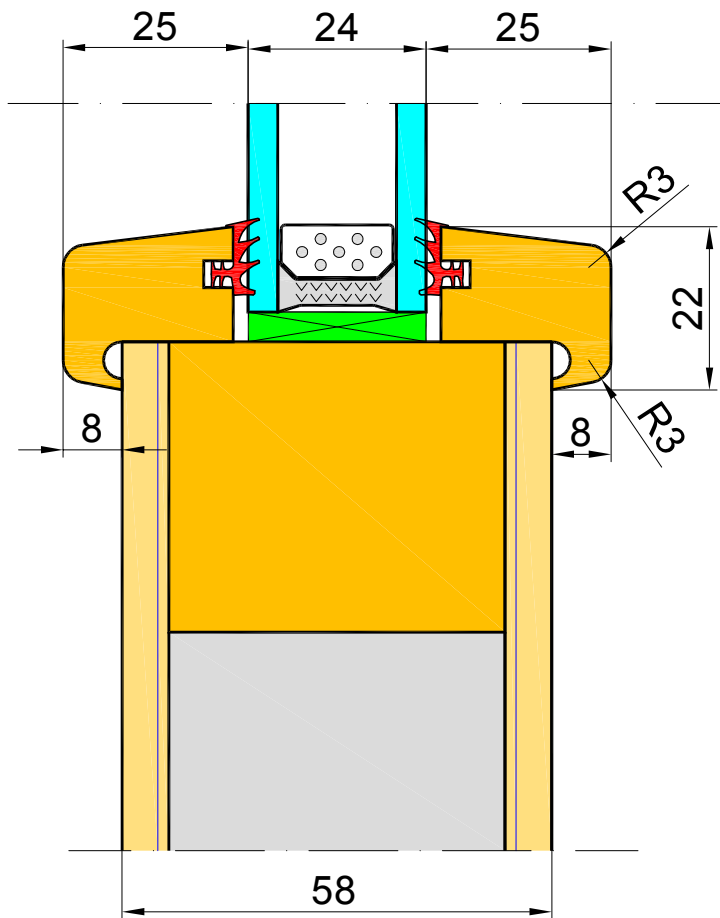

Soroe

Vraa

Vemb

Skals

Saeby

Roenne

Anholt

Glazing thickness = 24mm