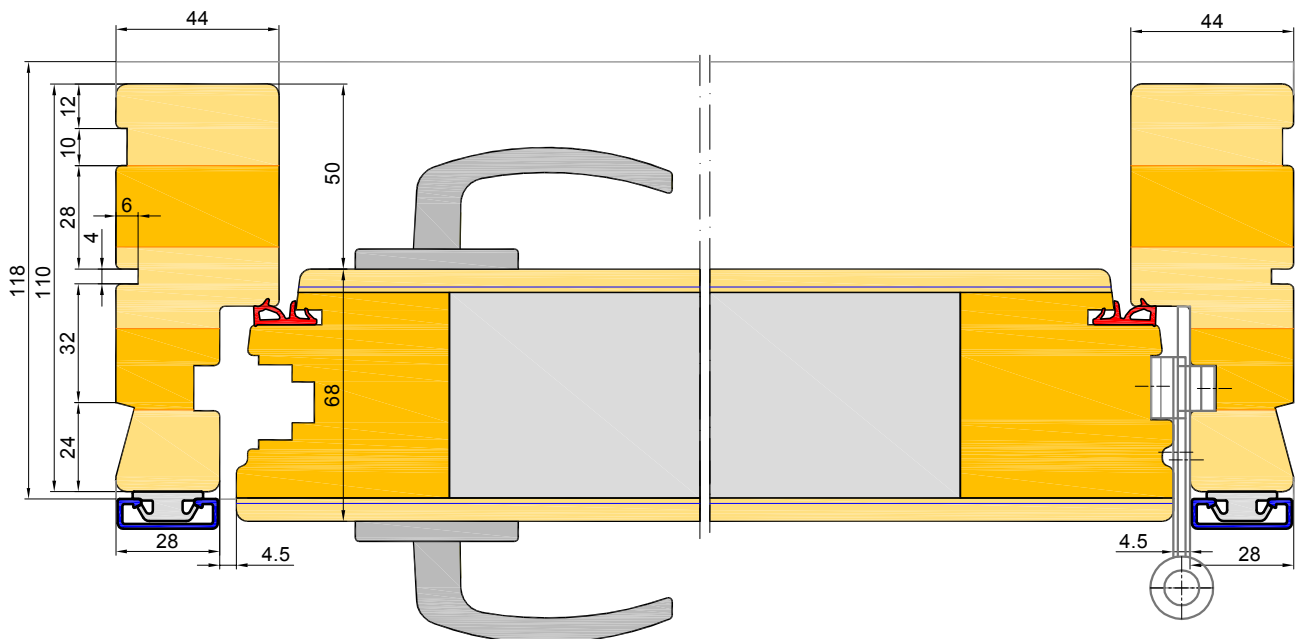

EURO ALU - PLANK DOORS - DOOR OUTWARD OPENABLE