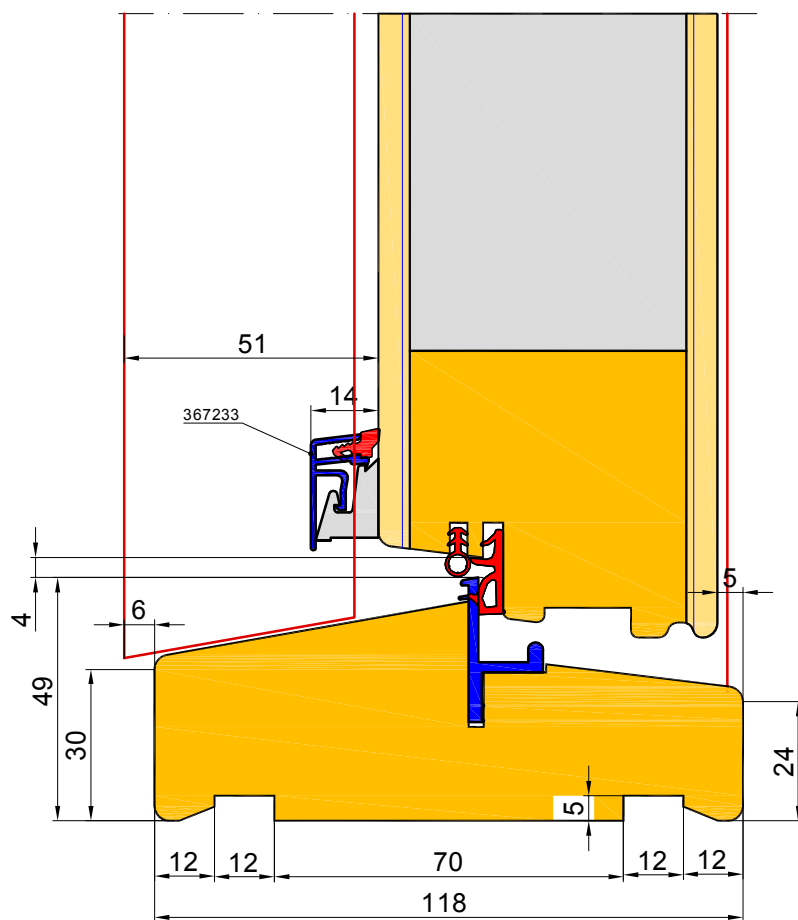

EURO ALU - PLANK DOORS

EURO ALU - PLANK DOORS - DOOR OUTWARD OPENABLE

EURO ALU - PLANK DOORS - THRESHOLD

DOOR INWARD OPENABLE

DOOR OUTWARD OPENABLE

espagnolette

zasuwica drzwi zewnętrznych

zasuwica drzwi balkonowych

DOORS

Regulation

External door handle 2-sided –
thumb-turn inside+cylinder
outside

External door handle 2-sided –
Cylinder inside+cylinder
outside

Internal only terrace(balcony) door
handle with cylinder

2-sided terrace(balcony)door handle with
cylinder inside only